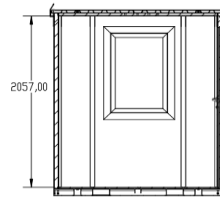

2M OFFICE UNIT

PRODUCT SPECIFICATIONS	
EXTERIOR LENGTH(mm)	2292
EXTERIOR WIDTH(mm)	2021
EXTERIOR HEIGHT(mm)	2230
INTERIOR LENGTH(mm)	2103
INTERIOR WIDTH(mm)	1833
INTERIOR HEIGHT(mm)	2057
DOOR HEIGHT(mm)	1926
DOOR WIDTH(mm)	850
SQUARE METERS(m ²)	3.85
CUBIC METERS(m ³)	7.929
FLOOR TYPE	MARINE PLYWOOD

RAL 1015
Light ivory

RAL 9002
Grey white

PACKAGE DETAIL

FLAT PACK DIMENSIONS	
LENGTH(mm)	2292
WIDTH(mm)	2021
HEIGHT(mm)	585.5
WEIGHT(kg)	644
STACK SPECIFICATIONS	
TRANSPORTATION	40 FT HC
STACK QUANTITY	4
LENGTH(mm)	2292
WIDTH(mm)	2021
HEIGHT(mm)	2392
WEIGHT(kg)	2696