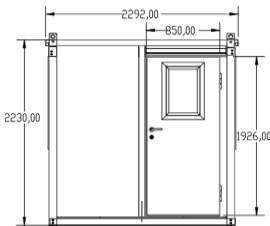

2M OFFICE UNIT

PRODUCT SPECIFICATIONS	
EXTERIOR LENGTH(mm)	2292
EXTERIOR WIDTH(mm)	2021
EXTERIOR HEIGHT(mm)	2230
INTERIOR LENGTH(mm)	2103
INTERIOR WIDTH(mm)	1833
INTERIOR HEIGHT(mm)	2057
DOOR HEIGHT(mm)	1926
DOOR WIDTH(mm)	850
SQUARE METERS(m ²)	3.85
CUBIC METERS(m ³)	7.929
FLOOR TYPE	MARINE PLYWOOD

RAL 1015
Light ivory

RAL 9002
Grey white

PACKAGE DETAIL

FLAT PACK DIMENSIONS	
LENGTH(mm)	2292
WIDTH(mm)	2021
HEIGHT(mm)	585.5
WEIGHT(kg)	644
STACK SPECIFICATIONS	
TRANSPORTATION	40 FT HC
STACK QUANTITY	4
LENGTH(mm)	2292
WIDTH(mm)	2021
HEIGHT(mm)	2392
WEIGHT(kg)	2696