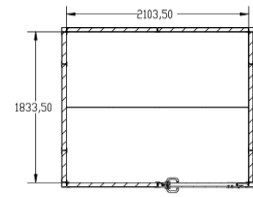

2M OFFICE UNIT

PRODUCT SPECIFICATIONS	
EXTERIOR LENGTH(mm)	2292
EXTERIOR WIDTH(mm)	2021
EXTERIOR HEIGHT(mm)	2230
INTERIOR LENGTH(mm)	2103
INTERIOR WIDTH(mm)	1833
INTERIOR HEIGHT(mm)	2057
DOOR HEIGHT(mm)	1926
DOOR WIDTH(mm)	850
SQUARE METERS(m ²)	3.85
CUBIC METERS(m ³)	7.929
FLOOR TYPE	MARINE PLYWOOD

RAL 1015
Light ivory

RAL 9002
Grey white

PACKAGE DETAIL

FLAT PACK DIMENSIONS	
LENGTH(mm)	2292
WIDTH(mm)	2021
HEIGHT(mm)	585.5
WEIGHT(kg)	644
STACK SPECIFICATIONS	
TRANSPORTATION	40 FT HC
STACK QUANTITY	4
LENGTH(mm)	2292
WIDTH(mm)	2021
HEIGHT(mm)	2392
WEIGHT(kg)	2696