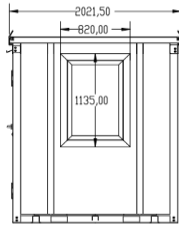

2M OFFICE UNIT

PRODUCT SPECIFICATIONS	
EXTERIOR LENGTH(mm)	2292
EXTERIOR WIDTH(mm)	2021
EXTERIOR HEIGHT(mm)	2230
INTERIOR LENGTH(mm)	2103
INTERIOR WIDTH(mm)	1833
INTERIOR HEIGHT(mm)	2057
DOOR HEIGHT(mm)	1926
DOOR WIDTH(mm)	850
SQUARE METERS(m ²)	3.85
CUBIC METERS(m ³)	7.929
FLOOR TYPE	MARINE PLYWOOD

RAL 1015
Light ivory

RAL 9002
Grey white

PACKAGE DETAIL

FLAT PACK DIMENSIONS	
LENGTH(mm)	2292
WIDTH(mm)	2021
HEIGHT(mm)	585.5
WEIGHT(kg)	644
STACK SPECIFICATIONS	
TRANSPORTATION	40 FT HC
STACK QUANTITY	4
LENGTH(mm)	2292
WIDTH(mm)	2021
HEIGHT(mm)	2392
WEIGHT(kg)	2696