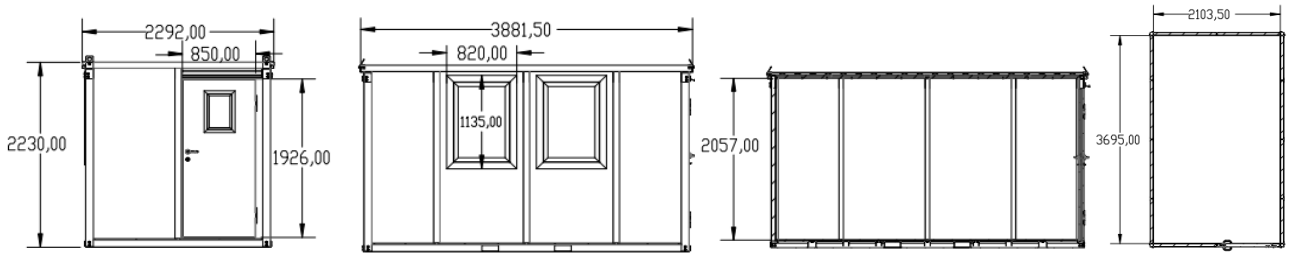

## 4M OFFICE UNIT

PRODUCT SPECIFICATIONS	
EXTERIOR LENGTH(mm)	3881.5
EXTERIOR WIDTH(mm)	2292
EXTERIOR HEIGHT(mm)	2230
INTERIOR LENGTH(mm)	3695
INTERIOR WIDTH(mm)	2103.5
INTERIOR HEIGHT(mm)	1926
DOOR HEIGHT(mm)	1926
DOOR WIDTH(mm)	850
SQUARE METERS(m <sup>2</sup> )	7.77
CUBIC METERS(m <sup>3</sup> )	18.207
FLOOR TYPE	MARINE PLYWOOD

## PACKAGE DETAIL

FLAT PACK DIMENSIONS	
LENGTH(mm)	3881.5
WIDTH(mm)	2292
HEIGHT(mm)	425
WEIGHT(kg)	917.1
STACK SPECIFICATIONS	
TRANSPORTATION	40 FT HC
STACK QUANTITY	5
LENGTH(mm)	3881.5
WIDTH(mm)	2292
HEIGHT(mm)	2175
WEIGHT(kg)	4705.5