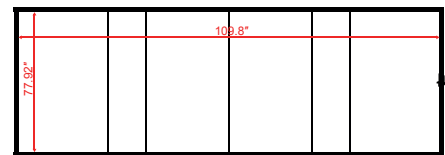

Portable Storage

10' Portable Storage Unit

PRODUCT SPECIFICATIONS	
EXTERIOR LENGTH(in) Base	112.9
EXTERIOR LENGTH(in) Roof	116.1
EXTERIOR WIDTH(in) Roof	84.32
EXTERIOR WIDTH(in) Base	81.18
EXTERIOR HEIGHT(in)	82.2
INTERIOR LENGTH(in)	109.8
INTERIOR WIDTH(in)	77.92
INTERIOR HEIGHT(in)	76.4
DOOR HEIGHT(in)	74.3
DOUBLE DOOR WIDTH(in)	69.1
SINGLE DOOR WIDTH(in)	49
FORK POCKET HEIGHT(in)	2.1
FORK POCKET WIDTH(in)	7.7
FLOOR HEIGHT(in)	3.06
FLOOR TYPE	OSB-3
SQUARE FOOT(ft ²)	59.25
CUBIC FOOT(ft ³)	377.2
CAPACITIES	
SNOW LOAD(lbs/ft ²)	36.86
WIND LOAD(lbs/ft ²)	35.92
FLOOR CAPACITY(lbs/ft ²)	51.20

FRONT

SIDE

INTERIOR

SHIPPING DETAILS

SHIPPING SPECIFICATIONS	
LENGTH(in)	116.1
WIDTH(in)	84.32
HEIGHT(in)	11
WEIGHT(lbs)	882
STACK SPECIFICATIONS	
TRANSPORTATION	40 FT HC
STACK QUANTITY	9
LENGTH	116.1
WIDTH(in)	84.32
HEIGHT(in)	102
WEIGHT(lbs)	8365