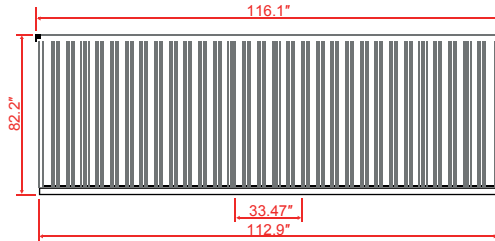

Portable Storage

10' Portable Storage Unit

PRODUCT SPECIFICATIONS	
EXTERIOR LENGTH(in) Base	112.9
EXTERIOR LENGTH(in) Roof	116.1
EXTERIOR WIDTH(in) Roof	84.32
EXTERIOR WIDTH(in) Base	81.18
EXTERIOR HEIGHT(in)	82.2
INTERIOR LENGTH(in)	109.8
INTERIOR WIDTH(in)	77.92
INTERIOR HEIGHT(in)	76.4
DOOR HEIGHT(in)	74.3
DOUBLE DOOR WIDTH(in)	69.1
SINGLE DOOR WIDTH(in)	49
FORK POCKET HEIGHT(in)	2.1
FORK POCKET WIDTH(in)	7.7
FLOOR HEIGHT(in)	3.06
FLOOR TYPE	OSB-3
SQUARE FOOT(ft ²)	59.25
CUBIC FOOT(ft ³)	377.2
CAPACITIES	
SNOW LOAD(lbs/ft ²)	36.86
WIND LOAD(lbs/ft ²)	35.92
FLOOR CAPACITY(lbs/ft ²)	51.20

FRONT

SIDE

INTERIOR

SHIPPING DETAILS

SHIPPING SPECIFICATIONS	
LENGTH(in)	116.1
WIDTH(in)	84.32
HEIGHT(in)	11
WEIGHT(lbs)	882
STACK SPECIFICATIONS	
TRANSPORTATION	40 FT HC
STACK QUANTITY	9
LENGTH	116.1
WIDTH(in)	84.32
HEIGHT(in)	102
WEIGHT(lbs)	8365