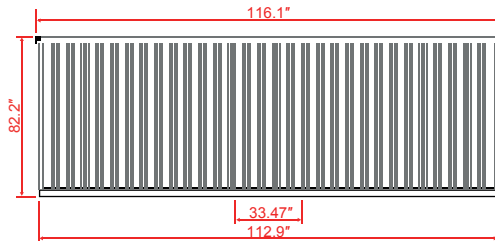

Portable Storage

10' Portable Storage Unit

PRODUCT SPECIFICATIONS	
EXTERIOR LENGTH(in) Base	112.9
EXTERIOR LENGTH(in) Roof	116.1
EXTERIOR WIDTH(in) Roof	84.32
EXTERIOR WIDTH(in) Base	81.18
EXTERIOR HEIGHT(in)	82.2
INTERIOR LENGTH(in)	109.8
INTERIOR WIDTH(in)	77.92
INTERIOR HEIGHT(in)	76.4
DOOR HEIGHT(in)	74.3
DOUBLE DOOR WIDTH(in)	69.1
SINGLE DOOR WIDTH(in)	49
FORK POCKET HEIGHT(in)	2.1
FORK POCKET WIDTH(in)	7.7
FLOOR HEIGHT(in)	3.06
FLOOR TYPE	OSB-3
SQUARE FOOT(ft ²)	59.25
CUBIC FOOT(ft ³)	377.2
CAPACITIES	
SNOW LOAD(lbs/ft ²)	36.86
WIND LOAD(lbs/ft ²)	35.92
FLOOR CAPACITY(lbs/ft ²)	51.20

FRONT

SIDE

INTERIOR

SHIPPING DETAILS

SHIPPING SPECIFICATIONS	
LENGTH(in)	116.1
WIDTH(in)	84.32
HEIGHT(in)	11
WEIGHT(lbs)	882
STACK SPECIFICATIONS	
TRANSPORTATION	40 FT HC
STACK QUANTITY	9
LENGTH	116.1
WIDTH(in)	84.32
HEIGHT(in)	102
WEIGHT(lbs)	8365