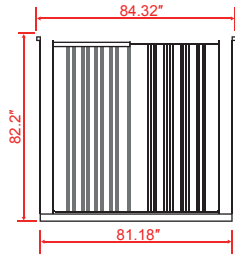

Portable Storage

10' Portable Storage Unit

PRODUCT SPECIFICATIONS	
EXTERIOR LENGTH(in) Base	112.9
EXTERIOR LENGTH(in) Roof	116.1
EXTERIOR WIDTH(in) Roof	84.32
EXTERIOR WIDTH(in) Base	81.18
EXTERIOR HEIGHT(in)	82.2
INTERIOR LENGTH(in)	109.8
INTERIOR WIDTH(in)	77.92
INTERIOR HEIGHT(in)	76.4
DOOR HEIGHT(in)	74.3
DOUBLE DOOR WIDTH(in)	69.1
SINGLE DOOR WIDTH(in)	49
FORK POCKET HEIGHT(in)	2.1
FORK POCKET WIDTH(in)	7.7
FLOOR HEIGHT(in)	3.06
FLOOR TYPE	OSB-3
SQUARE FOOT(ft ²)	59.25
CUBIC FOOT(ft ³)	377.2
CAPACITIES	
SNOW LOAD(lbs/ft ²)	36.86
WIND LOAD(lbs/ft ²)	35.92
FLOOR CAPACITY(lbs/ft ²)	51.20

FRONT

SIDE

INTERIOR

SHIPPING DETAILS

SHIPPING SPECIFICATIONS	
LENGTH(in)	116.1
WIDTH(in)	84.32
HEIGHT(in)	11
WEIGHT(lbs)	882
STACK SPECIFICATIONS	
TRANSPORTATION	40 FT HC
STACK QUANTITY	9
LENGTH	116.1
WIDTH(in)	84.32
HEIGHT(in)	102
WEIGHT(lbs)	8365