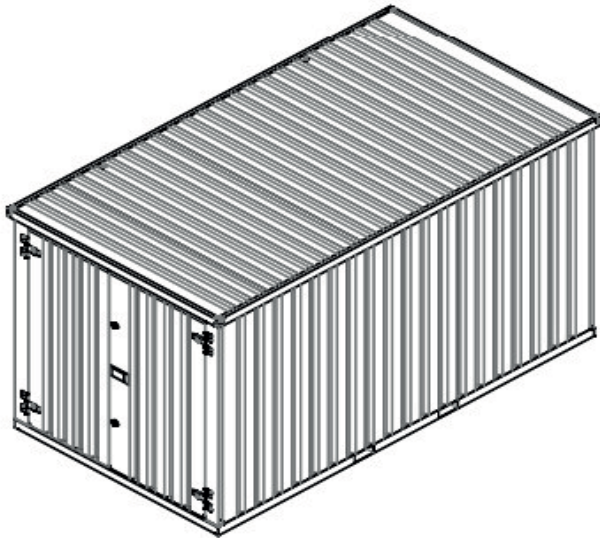

Portable Storage

10' Portable Storage Unit

PRODUCT SPECIFICATIONS	
EXTERIOR LENGTH(in) Base	112.9
EXTERIOR LENGTH(in) Roof	116.1
EXTERIOR WIDTH(in) Roof	84.32
EXTERIOR WIDTH(in) Base	81.18
EXTERIOR HEIGHT(in)	82.2
INTERIOR LENGTH(in)	109.8
INTERIOR WIDTH(in)	77.92
INTERIOR HEIGHT(in)	76.4
DOOR HEIGHT(in)	74.3
DOUBLE DOOR WIDTH(in)	69.1
SINGLE DOOR WIDTH(in)	49
FORK POCKET HEIGHT(in)	2.1
FORK POCKET WIDTH(in)	7.7
FLOOR HEIGHT(in)	3.06
FLOOR TYPE	OSB-3
SQUARE FOOT(ft ²)	59.25
CUBIC FOOT(ft ³)	377.2
CAPACITIES	
SNOW LOAD(lbs/ft ²)	36.86
WIND LOAD(lbs/ft ²)	35.92
FLOOR CAPACITY(lbs/ft ²)	51.20

FRONT

SIDE

INTERIOR

SHIPPING DETAILS

SHIPPING SPECIFICATIONS	
LENGTH(in)	116.1
WIDTH(in)	84.32
HEIGHT(in)	11
WEIGHT(lbs)	882
STACK SPECIFICATIONS	
TRANSPORTATION	40 FT HC
STACK QUANTITY	9
LENGTH	116.1
WIDTH(in)	84.32
HEIGHT(in)	102
WEIGHT(lbs)	8365