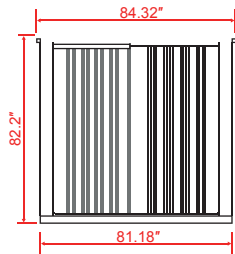

Portable Storage

10' Portable Storage Unit

PRODUCT SPECIFICATIONS	
EXTERIOR LENGTH(in) Base	112.9
EXTERIOR LENGTH(in) Roof	116.1
EXTERIOR WIDTH(in) Roof	84.32
EXTERIOR WIDTH(in) Base	81.18
EXTERIOR HEIGHT(in)	82.2
INTERIOR LENGTH(in)	109.8
INTERIOR WIDTH(in)	77.92
INTERIOR HEIGHT(in)	76.4
DOOR HEIGHT(in)	74.3
DOUBLE DOOR WIDTH(in)	69.1
SINGLE DOOR WIDTH(in)	49
FORK POCKET HEIGHT(in)	2.1
FORK POCKET WIDTH(in)	7.7
FLOOR HEIGHT(in)	3.06
FLOOR TYPE	OSB-3
SQUARE FOOT(ft ²)	59.25
CUBIC FOOT(ft ³)	377.2
CAPACITIES	
SNOW LOAD(lbs/ft ²)	36.86
WIND LOAD(lbs/ft ²)	35.92
FLOOR CAPACITY(lbs/ft ²)	51.20

FRONT

SIDE

INTERIOR

SHIPPING DETAILS

SHIPPING SPECIFICATIONS	
LENGTH(in)	116.1
WIDTH(in)	84.32
HEIGHT(in)	11
WEIGHT(lbs)	882
STACK SPECIFICATIONS	
TRANSPORTATION	40 FT HC
STACK QUANTITY	9
LENGTH	116.1
WIDTH(in)	84.32
HEIGHT(in)	102
WEIGHT(lbs)	8365