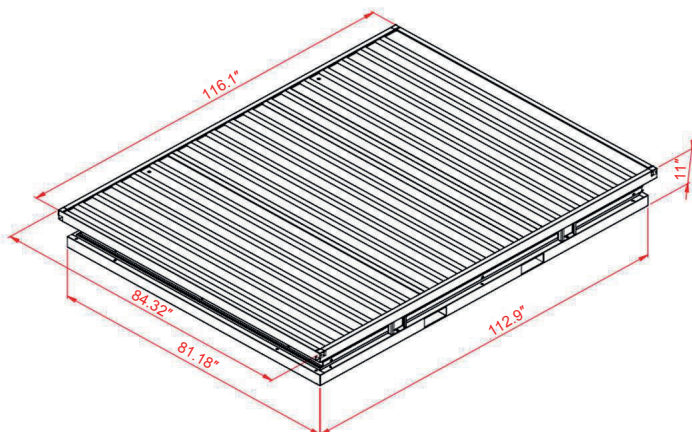

Portable Storage

10' Portable Storage Unit

PRODUCT SPECIFICATIONS	
EXTERIOR LENGTH(in) Base	112.9
EXTERIOR LENGTH(in) Roof	116.1
EXTERIOR WIDTH(in) Roof	84.32
EXTERIOR WIDTH(in) Base	81.18
EXTERIOR HEIGHT(in)	82.2
INTERIOR LENGTH(in)	109.8
INTERIOR WIDTH(in)	77.92
INTERIOR HEIGHT(in)	76.4
DOOR HEIGHT(in)	74.3
DOUBLE DOOR WIDTH(in)	69.1
SINGLE DOOR WIDTH(in)	49
FORK POCKET HEIGHT(in)	2.1
FORK POCKET WIDTH(in)	7.7
FLOOR HEIGHT(in)	3.06
FLOOR TYPE	OSB-3
SQUARE FOOT(ft ²)	59.25
CUBIC FOOT(ft ³)	377.2
CAPACITIES	
SNOW LOAD(lbs/ft ²)	36.86
WIND LOAD(lbs/ft ²)	35.92
FLOOR CAPACITY(lbs/ft ²)	51.20

FRONT

SIDE

INTERIOR

SHIPPING DETAILS

SHIPPING SPECIFICATIONS	
LENGTH(in)	116.1
WIDTH(in)	84.32
HEIGHT(in)	11
WEIGHT(lbs)	882
STACK SPECIFICATIONS	
TRANSPORTATION	40 FT HC
STACK QUANTITY	9
LENGTH	116.1
WIDTH(in)	84.32
HEIGHT(in)	102
WEIGHT(lbs)	8365