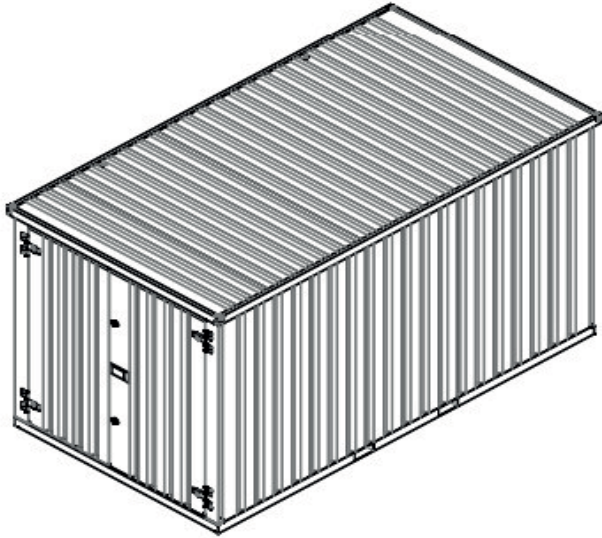

Portable Storage

10' Portable Storage Unit

PRODUCT SPECIFICATIONS	
EXTERIOR LENGTH(in) Base	112.9
EXTERIOR LENGTH(in) Roof	116.1
EXTERIOR WIDTH(in) Roof	84.32
EXTERIOR WIDTH(in) Base	81.18
EXTERIOR HEIGHT(in)	82.2
INTERIOR LENGTH(in)	109.8
INTERIOR WIDTH(in)	77.92
INTERIOR HEIGHT(in)	76.4
DOOR HEIGHT(in)	74.3
DOUBLE DOOR WIDTH(in)	69.1
SINGLE DOOR WIDTH(in)	49
FORK POCKET HEIGHT(in)	2.1
FORK POCKET WIDTH(in)	7.7
FLOOR HEIGHT(in)	3.06
FLOOR TYPE	OSB-3
SQUARE FOOT(ft ²)	59.25
CUBIC FOOT(ft ³)	377.2
CAPACITIES	
SNOW LOAD(lbs/ft ²)	36.86
WIND LOAD(lbs/ft ²)	35.92
FLOOR CAPACITY(lbs/ft ²)	51.20

FRONT

SIDE

INTERIOR

SHIPPING DETAILS

SHIPPING SPECIFICATIONS	
LENGTH(in)	116.1
WIDTH(in)	84.32
HEIGHT(in)	11
WEIGHT(lbs)	882
STACK SPECIFICATIONS	
TRANSPORTATION	40 FT HC
STACK QUANTITY	9
LENGTH	116.1
WIDTH(in)	84.32
HEIGHT(in)	102
WEIGHT(lbs)	8365