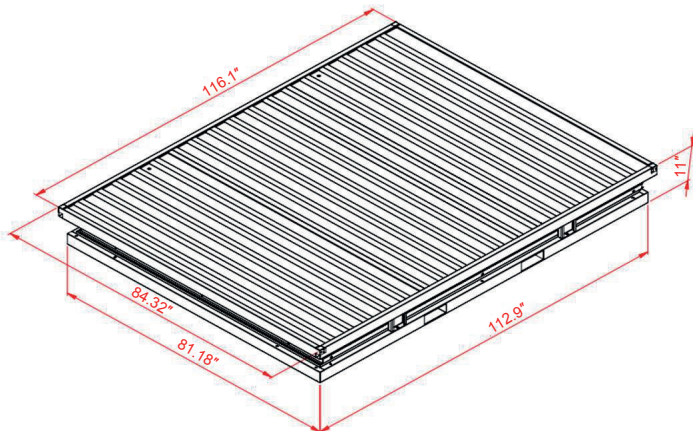

Portable Storage

10' Portable Storage Unit

PRODUCT SPECIFICATIONS	
EXTERIOR LENGTH(in) Base	112.9
EXTERIOR LENGTH(in) Roof	116.1
EXTERIOR WIDTH(in) Roof	84.32
EXTERIOR WIDTH(in) Base	81.18
EXTERIOR HEIGHT(in)	82.2
INTERIOR LENGTH(in)	109.8
INTERIOR WIDTH(in)	77.92
INTERIOR HEIGHT(in)	76.4
DOOR HEIGHT(in)	74.3
DOUBLE DOOR WIDTH(in)	69.1
SINGLE DOOR WIDTH(in)	49
FORK POCKET HEIGHT(in)	2.1
FORK POCKET WIDTH(in)	7.7
FLOOR HEIGHT(in)	3.06
FLOOR TYPE	OSB-3
SQUARE FOOT(ft ²)	59.25
CUBIC FOOT(ft ³)	377.2
CAPACITIES	
SNOW LOAD(lbs/ft ²)	36.86
WIND LOAD(lbs/ft ²)	35.92
FLOOR CAPACITY(lbs/ft ²)	51.20

FRONT

SIDE

INTERIOR

SHIPPING DETAILS

SHIPPING SPECIFICATIONS	
LENGTH(in)	116.1
WIDTH(in)	84.32
HEIGHT(in)	11
WEIGHT(lbs)	882
STACK SPECIFICATIONS	
TRANSPORTATION	40 FT HC
STACK QUANTITY	9
LENGTH	116.1
WIDTH(in)	84.32
HEIGHT(in)	102
WEIGHT(lbs)	8365